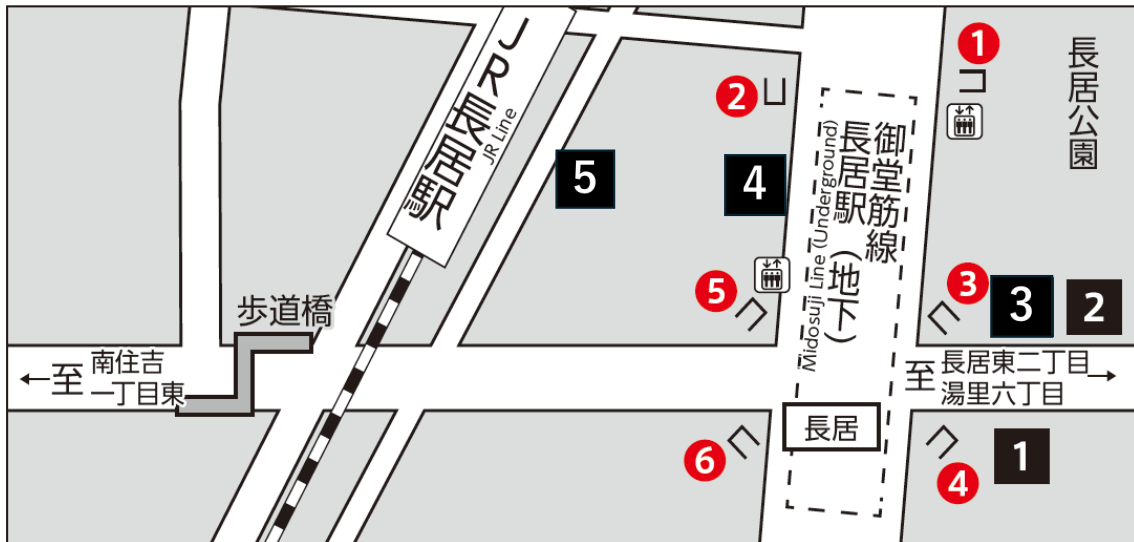

● : Subway Exit No.  : Elevator

Subway Nagai

Subway Nagai		
BRTstop	Bus route	Destination
1	4	Subway Suminoekoen
	24	Sumiyoshishako-mae
2	4	Deto Bus Terminal
3	24	Minami-Nagai
	BRT1	Kamiji-koen / Subway Imazato
4	BRT1	JR-Nagaieki-mae (JR Nagai Sta.)

JR-Nagaieki-mae (JR Nagai Sta.)		
BRTstop	Bus route	Destination
5	BRT1	Kamiji-koen / Subway Imazato