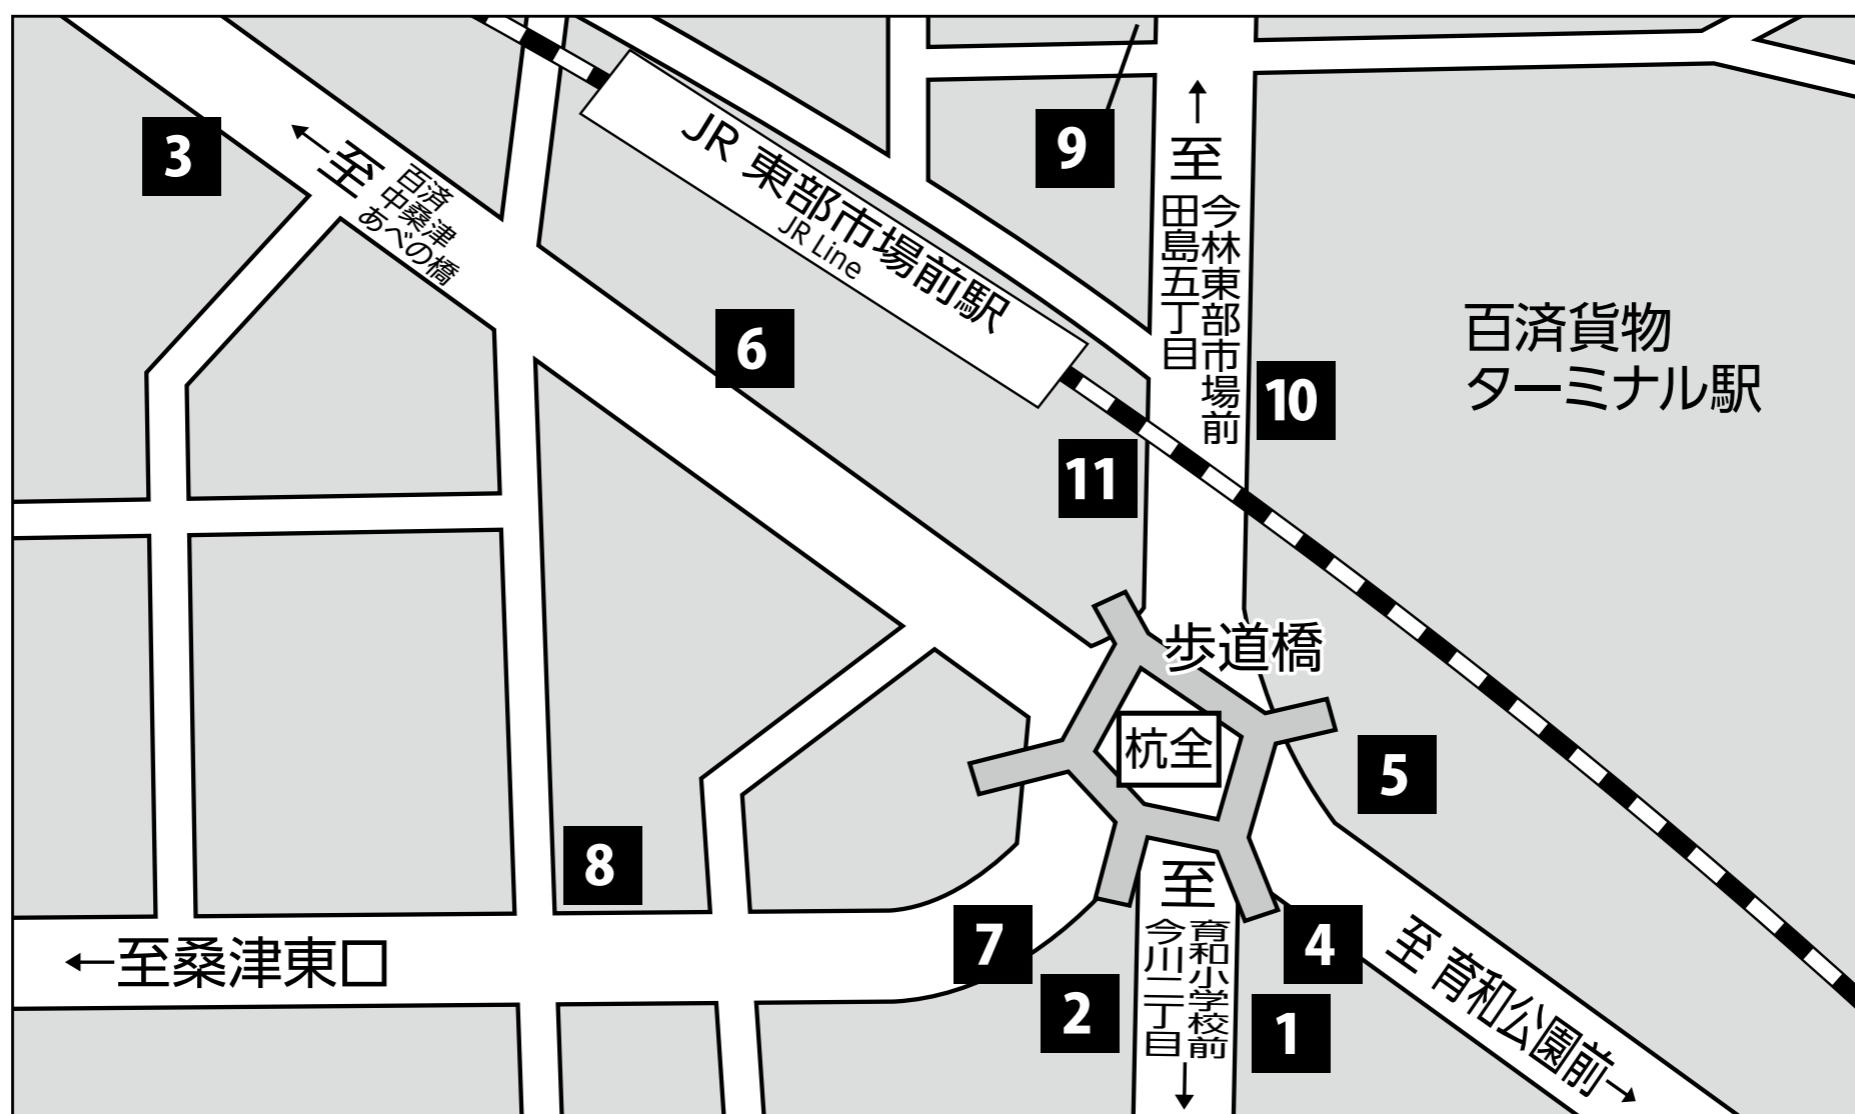

● : Subway Exit No. ● : Underground Shopping Area Exit No. 🚪 : Elevator

# Kumata

BRT stop	Bus route	Destination
1	5	Miyakenaka
	6	Sunjiyata
	73	Deto Bus Terminal
2	5	Abenobashi
	73	Namba
3	1	Abenobashi
	5	
	30	
	BRT2	

BRT stop	Bus route	Destination
4	1	Abenobashi
5	1	Deto Bus Terminal
6	1	Deto Bus Terminal
	30	Hirano-kuyakusho-mae
7	6	Abenobashi
8	6	Sunjiyata
9	35	Moriguchishako-mae
	85	Namba
10	BRT1	Subway Nagai / Nagai-nishi 2
11	BRT1	Subway Imazato
	BRT2	