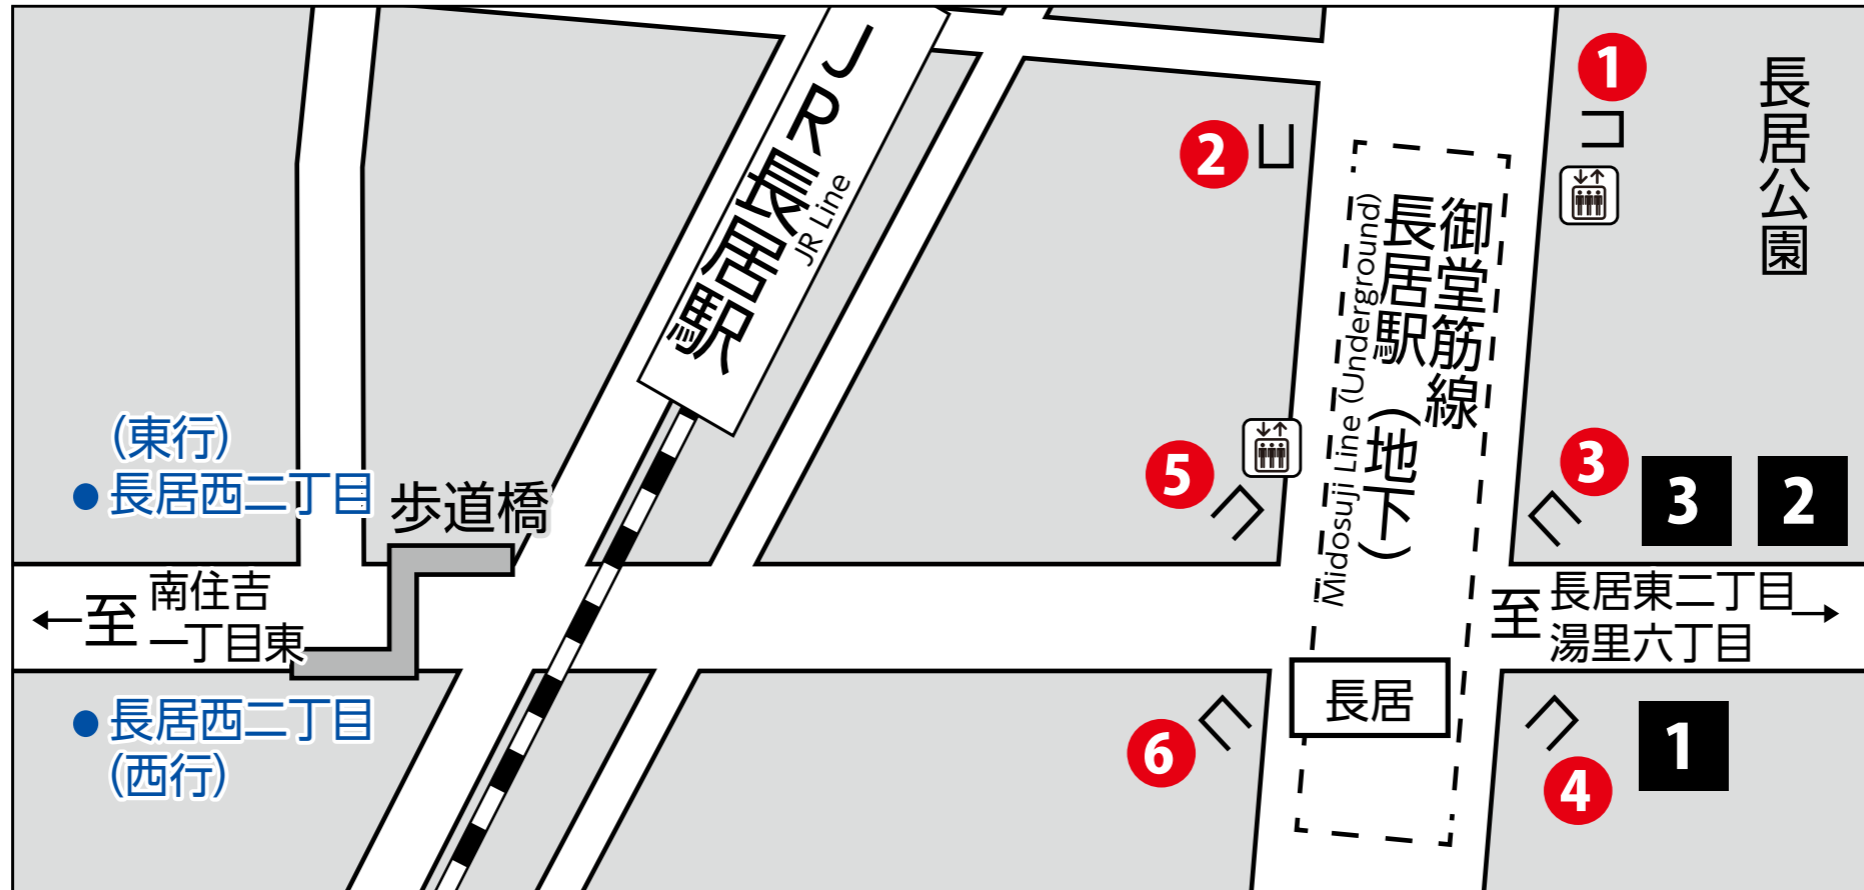

● : Subway Exit No. ● : Underground Shopping Area Exit No.  : Elevator

Subway Nagai

BRT stop	Bus route	Destination
1	4	Subway Suminoekoen
	24	Sumiyoshihako-mae
	BRT1	Nagainishi 2-chome
2	4	Deto Bus Terminal
3	24	Minami-Nagai
	BRT1	Subway Imazato

Nagainishi 2-chome Stop		
BRT stop	Bus route	Destination
西行	4	Subway Suminoekoen
	24	Sumiyoshihako-mae
東行	4	Deto Bus Terminal
	24	Minami-Nagai
	BRT1	Subway Imazato
Bus drop-off area	Bus route	
西行	BRT1	