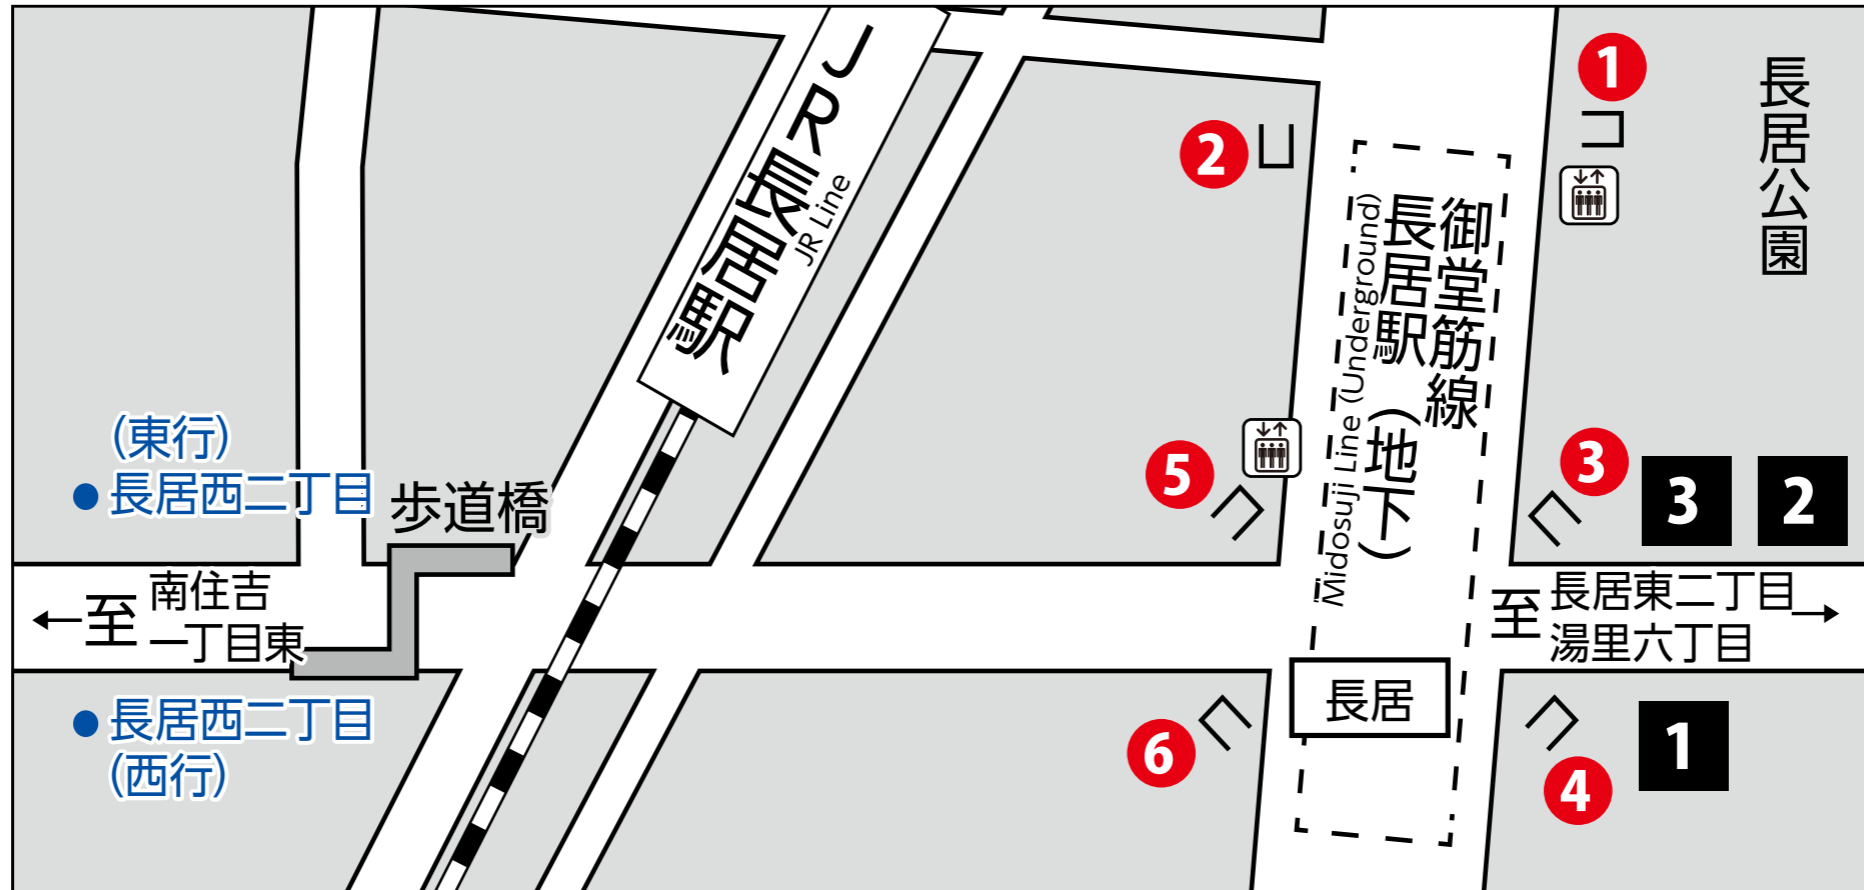

● : Subway Exit No. ● : Underground Shopping Area Exit No. 🚪 : Elevator

Nagainishi 2-chome

BRT stop	Bus route	Destination
1	4	Subway Suminoekoen
	24	Sumiyoshihako-mae
	BRT1	Nagainishi 2-chome
2	4	Deto Bus Terminal
3	24	Minami-Nagai
	BRT1	Subway Imazato

Nagainishi 2-chome Stop		
BRT stop	Bus route	Destination
西行	4	Subway Suminoekoen
	24	Sumiyoshihako-mae
東行	4	Deto Bus Terminal
	24	Minami-Nagai
	BRT1	Subway Imazato
Bus drop-off area	Bus route	
西行	BRT1	